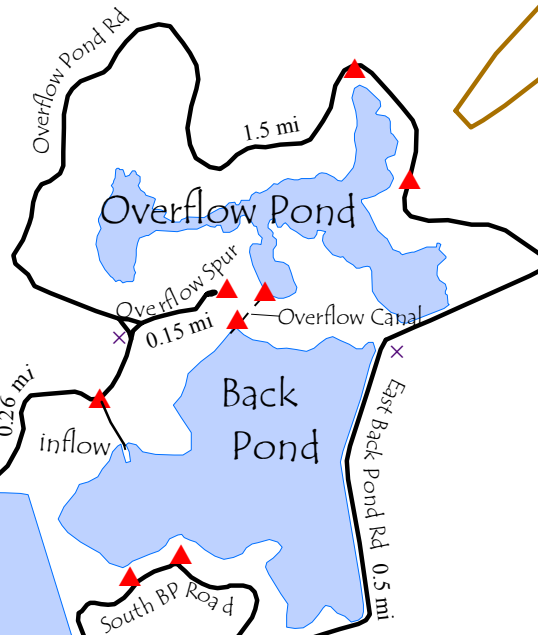

HATFIELD LAKE BIRDING MAP

Pipe Line

× distance markers
▲ view stops
ponds

Map by Craig Miller
Living Earth GIS
Revised 4 May 2023